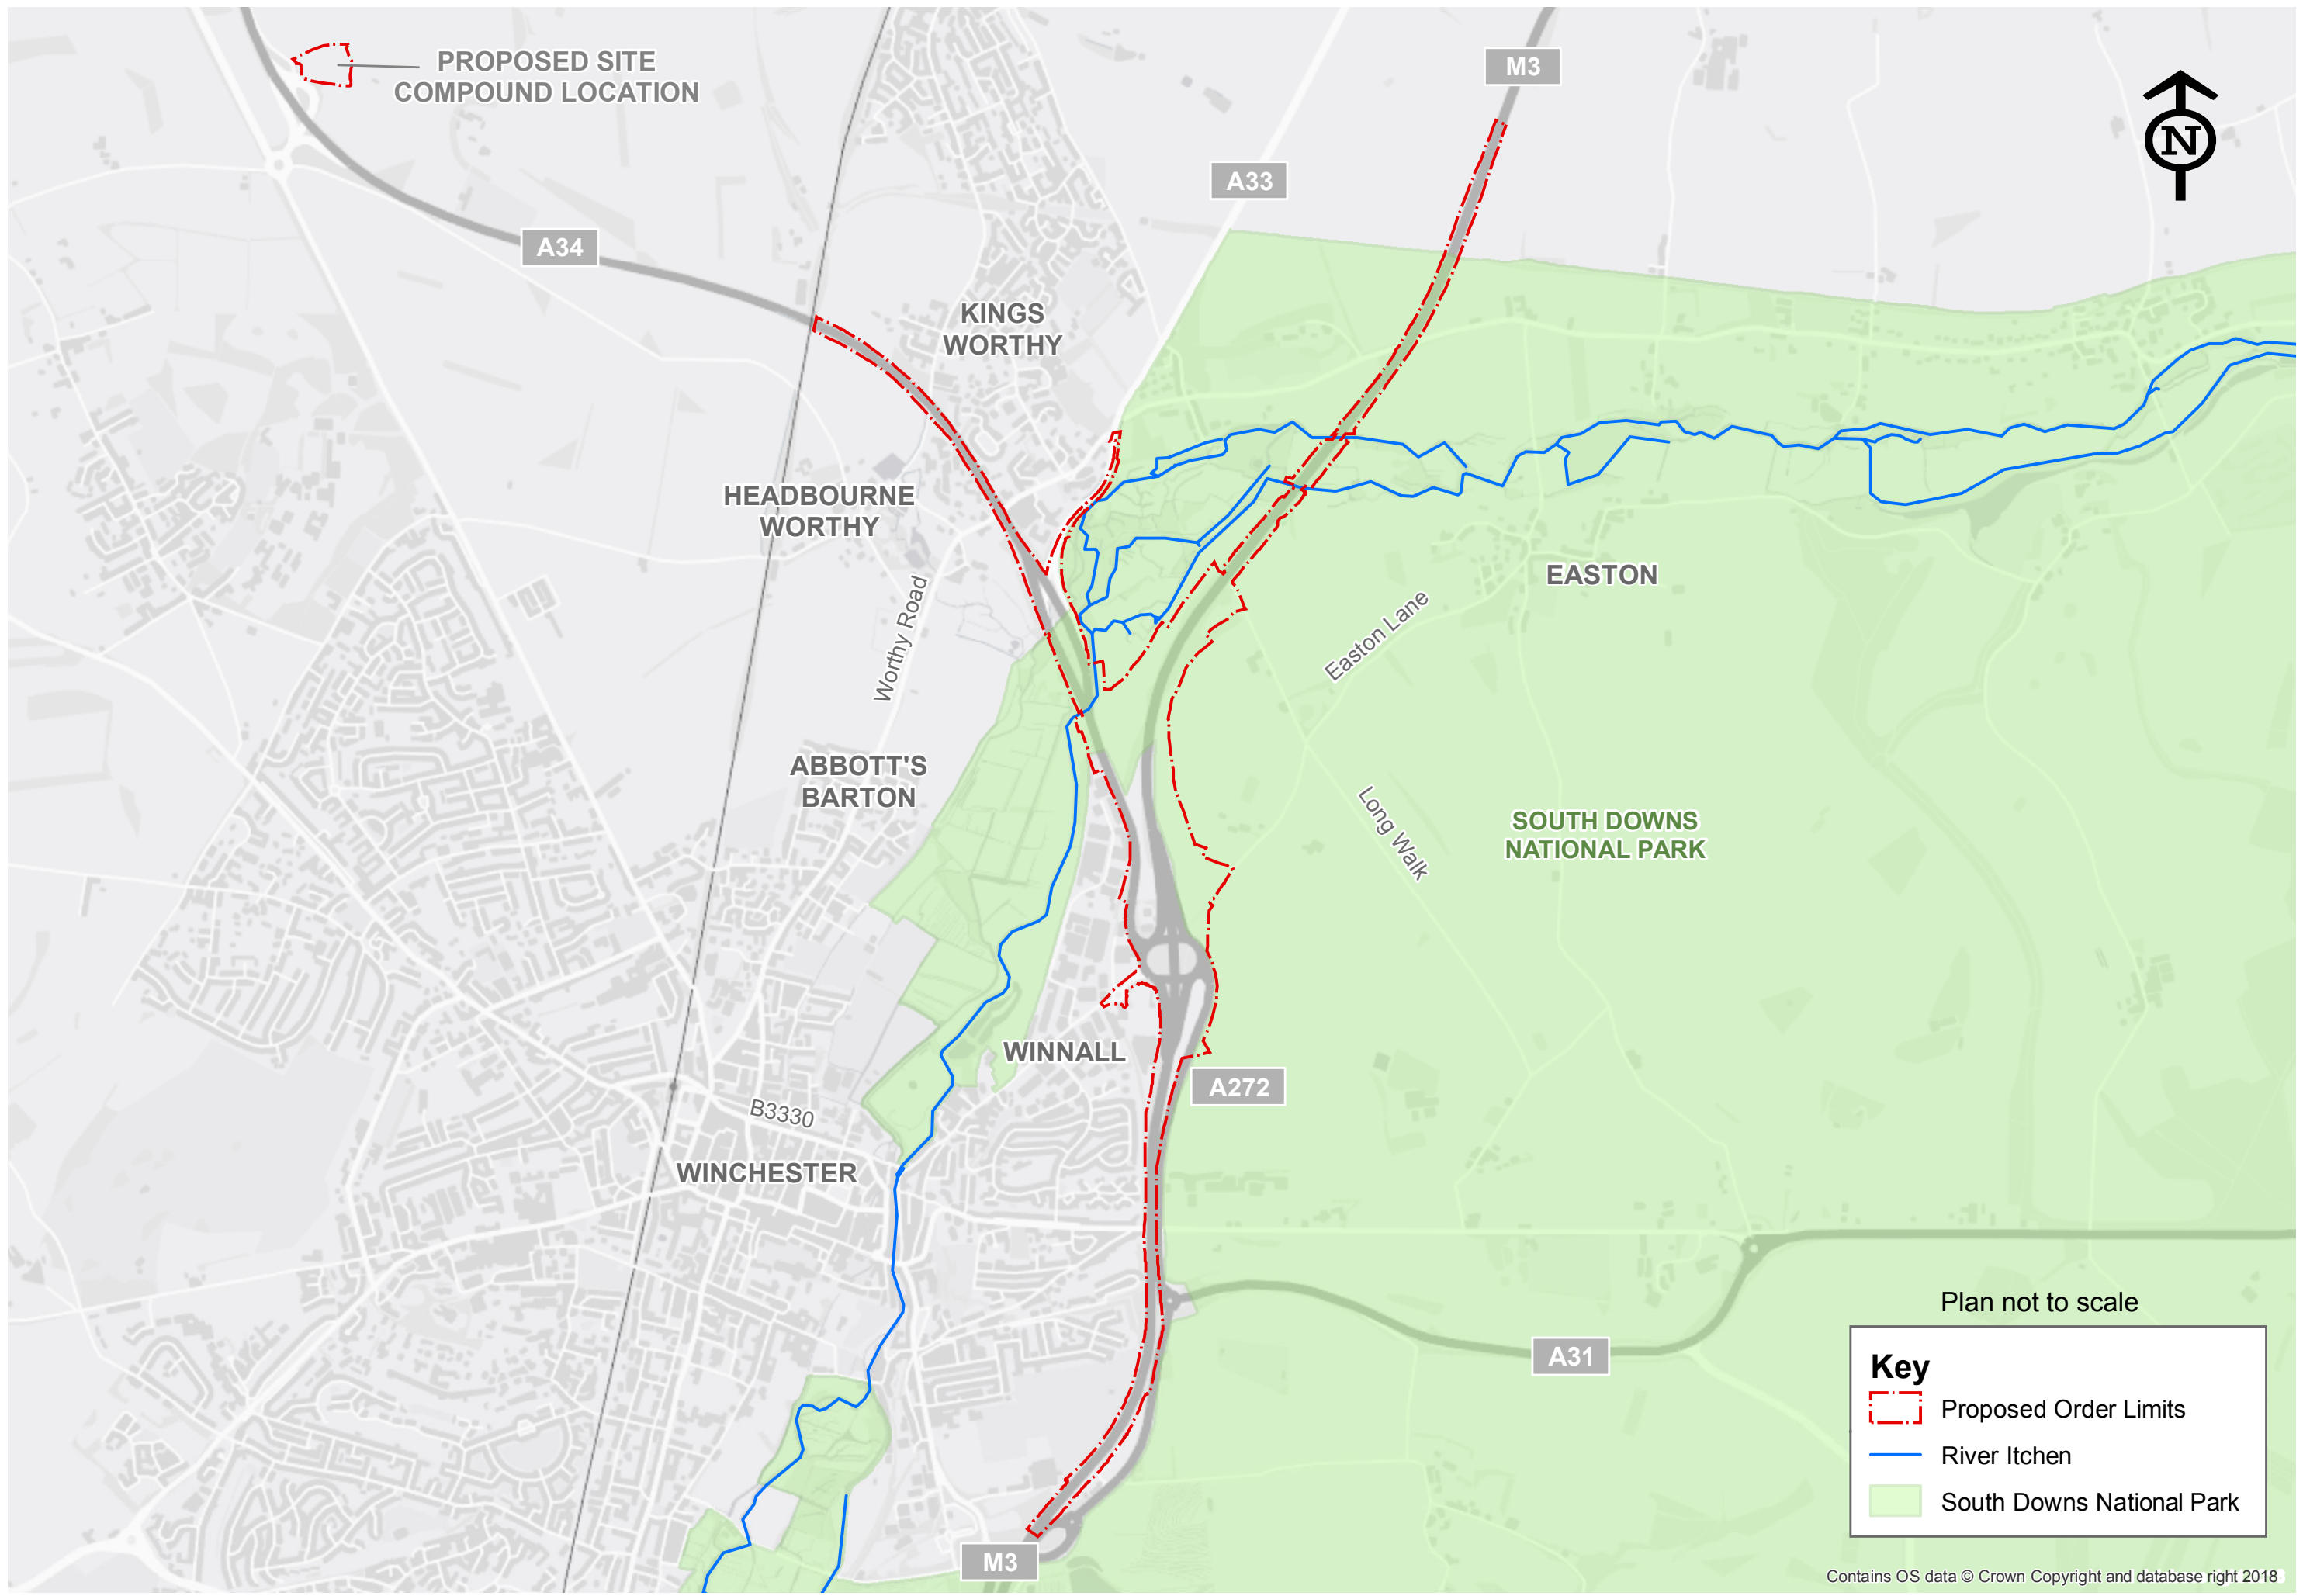

PROPOSED SITE  
COMPOUND LOCATION

HEADBOURNE  
WORTHY

KINGS  
WORTHY

EASTON

ABBOTT'S  
BARTON

SOUTH DOWNS  
NATIONAL PARK

WINNALL

WINCHESTER

Plan not to scale

**Key**

-  Proposed Order Limits
-  River Itchen
-  South Downs National Park