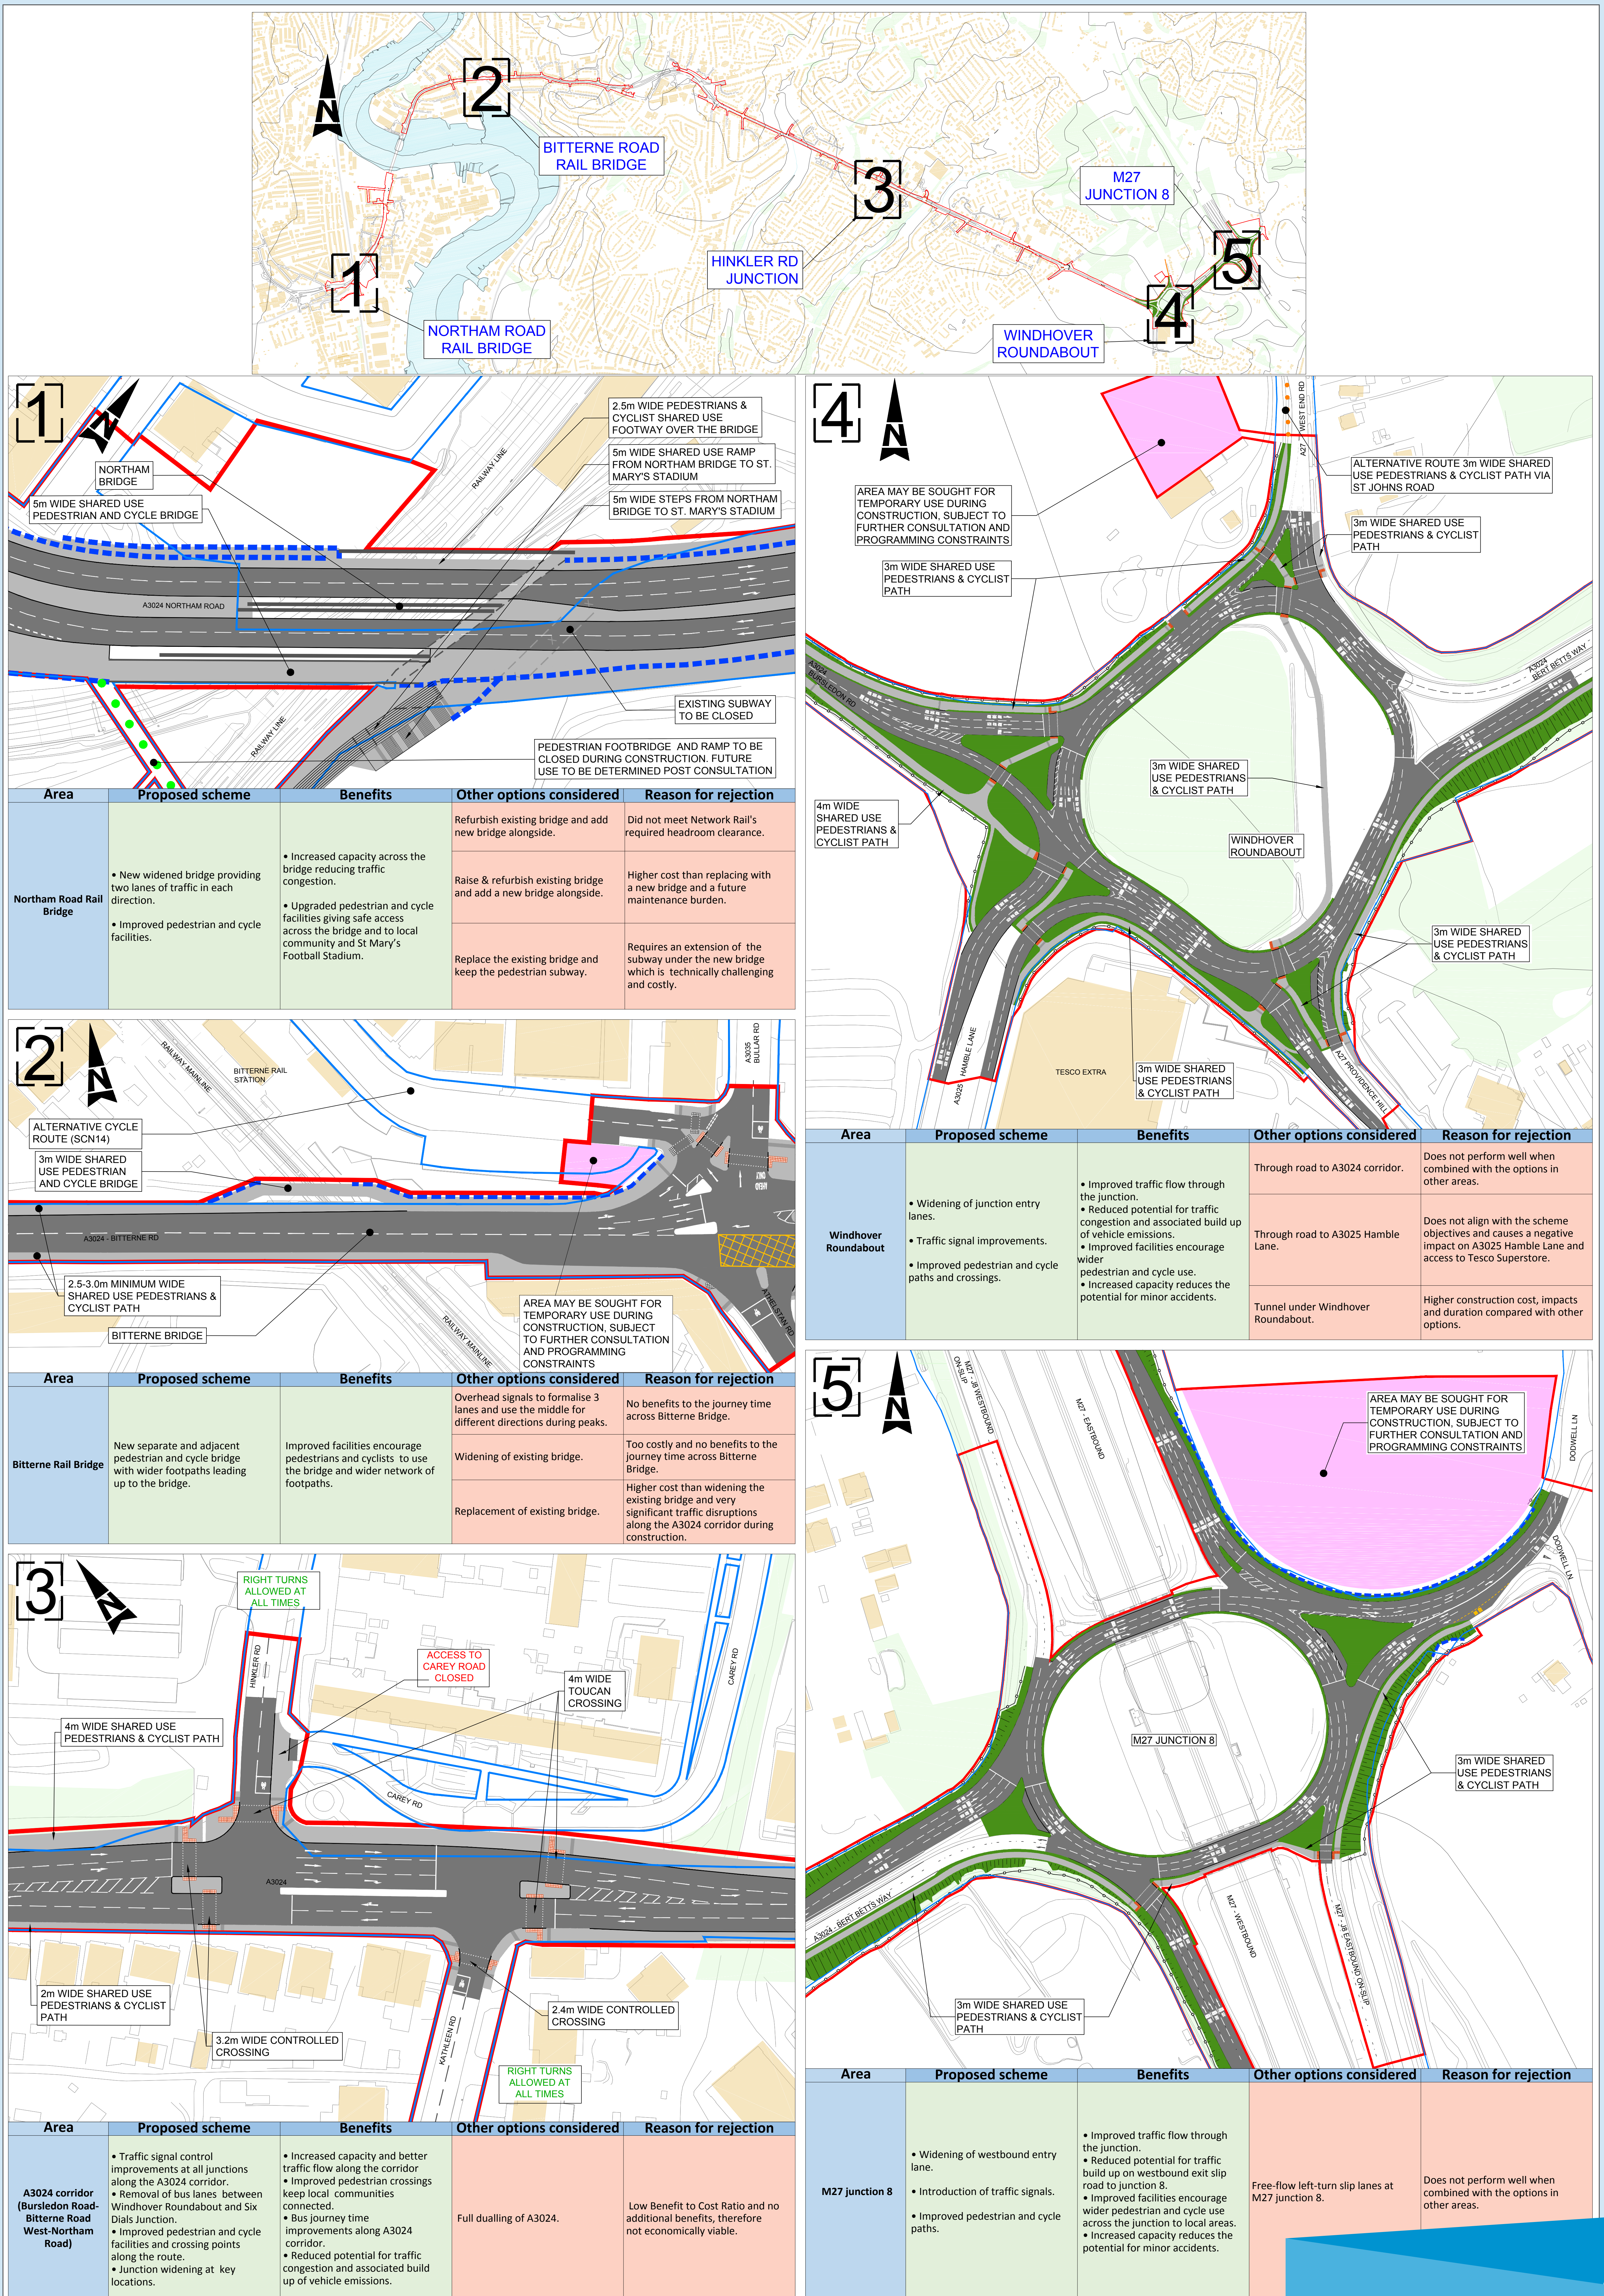

M27 Southampton Junctions improvements scheme