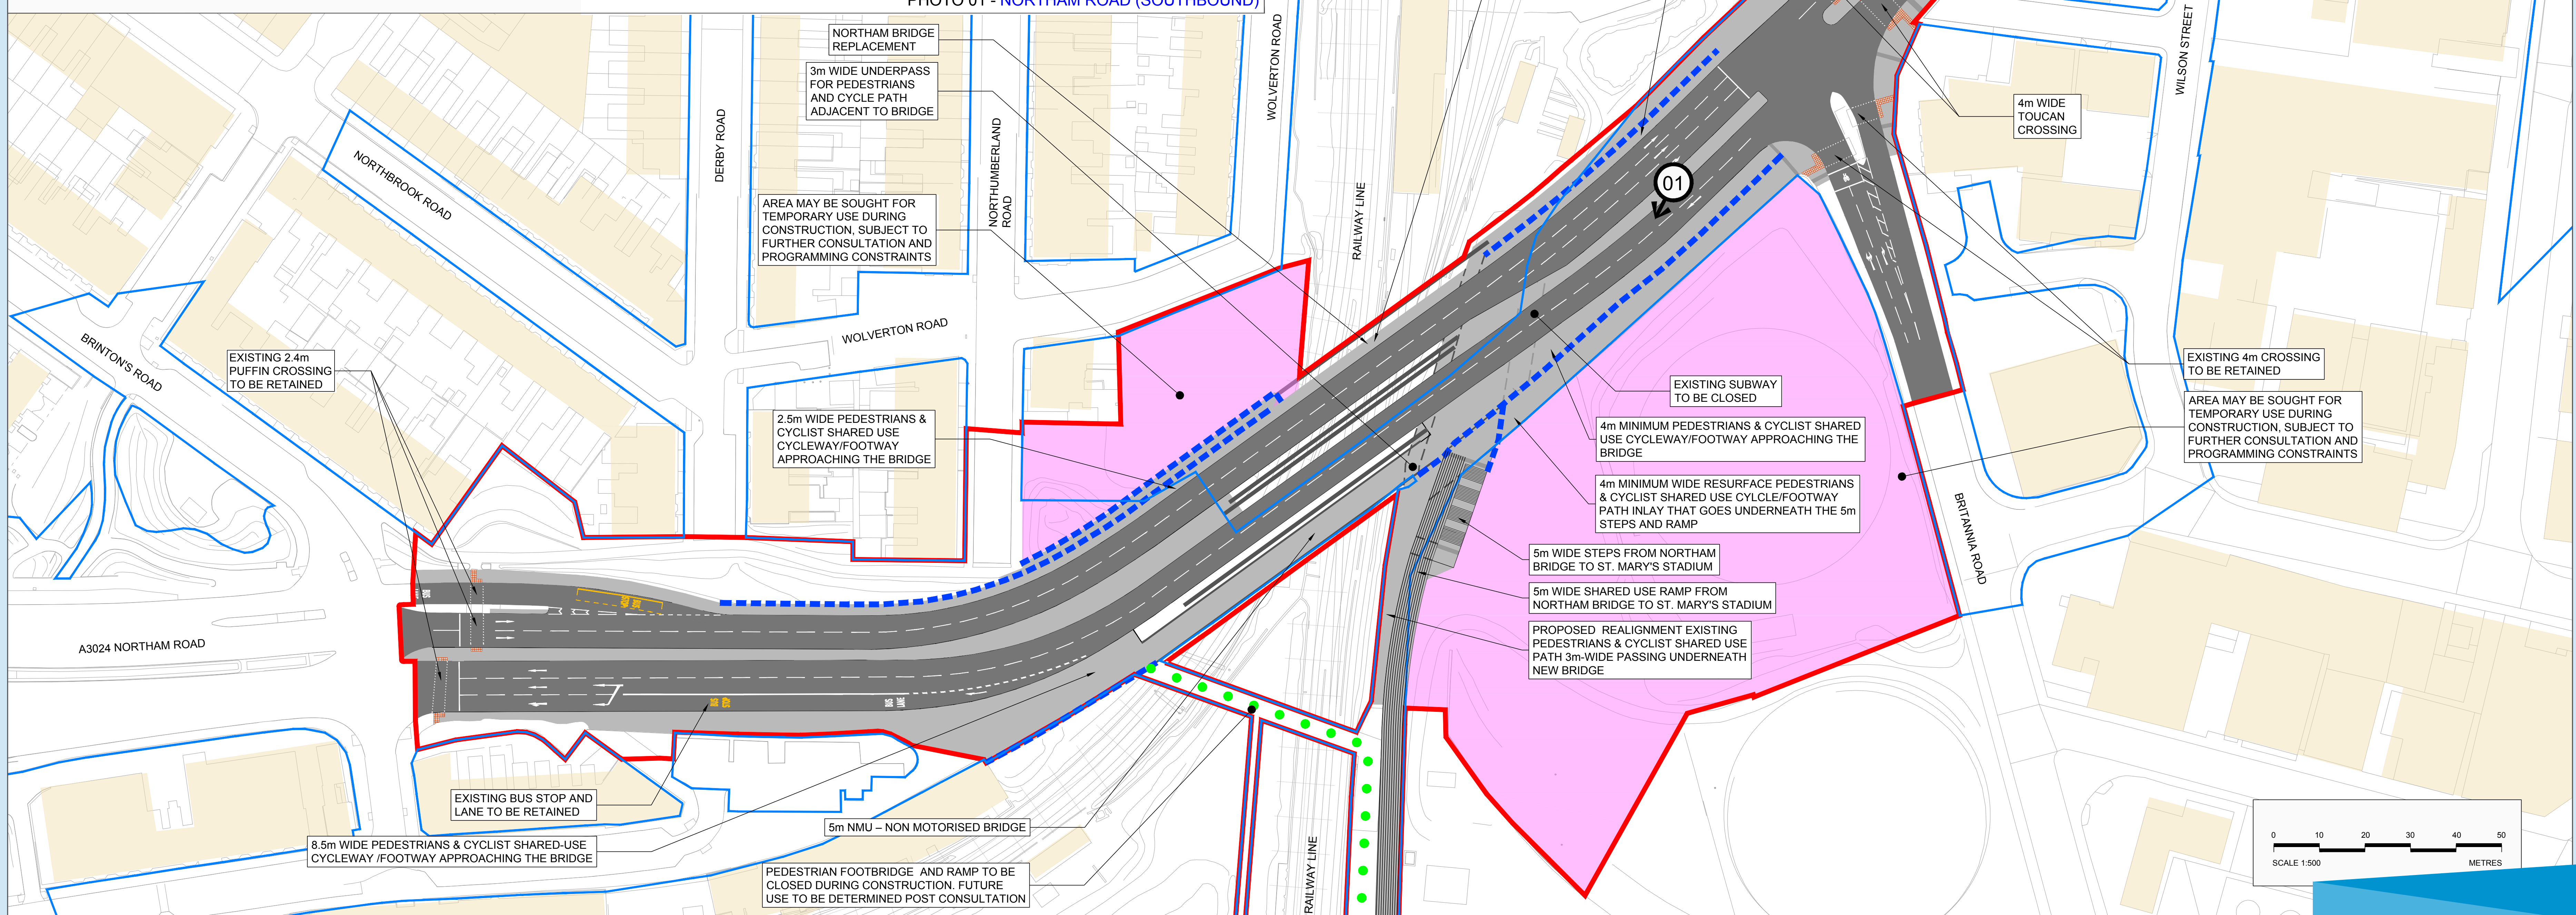

PHOTO 01 - NORTHAM ROAD (SOUTHBOUND)