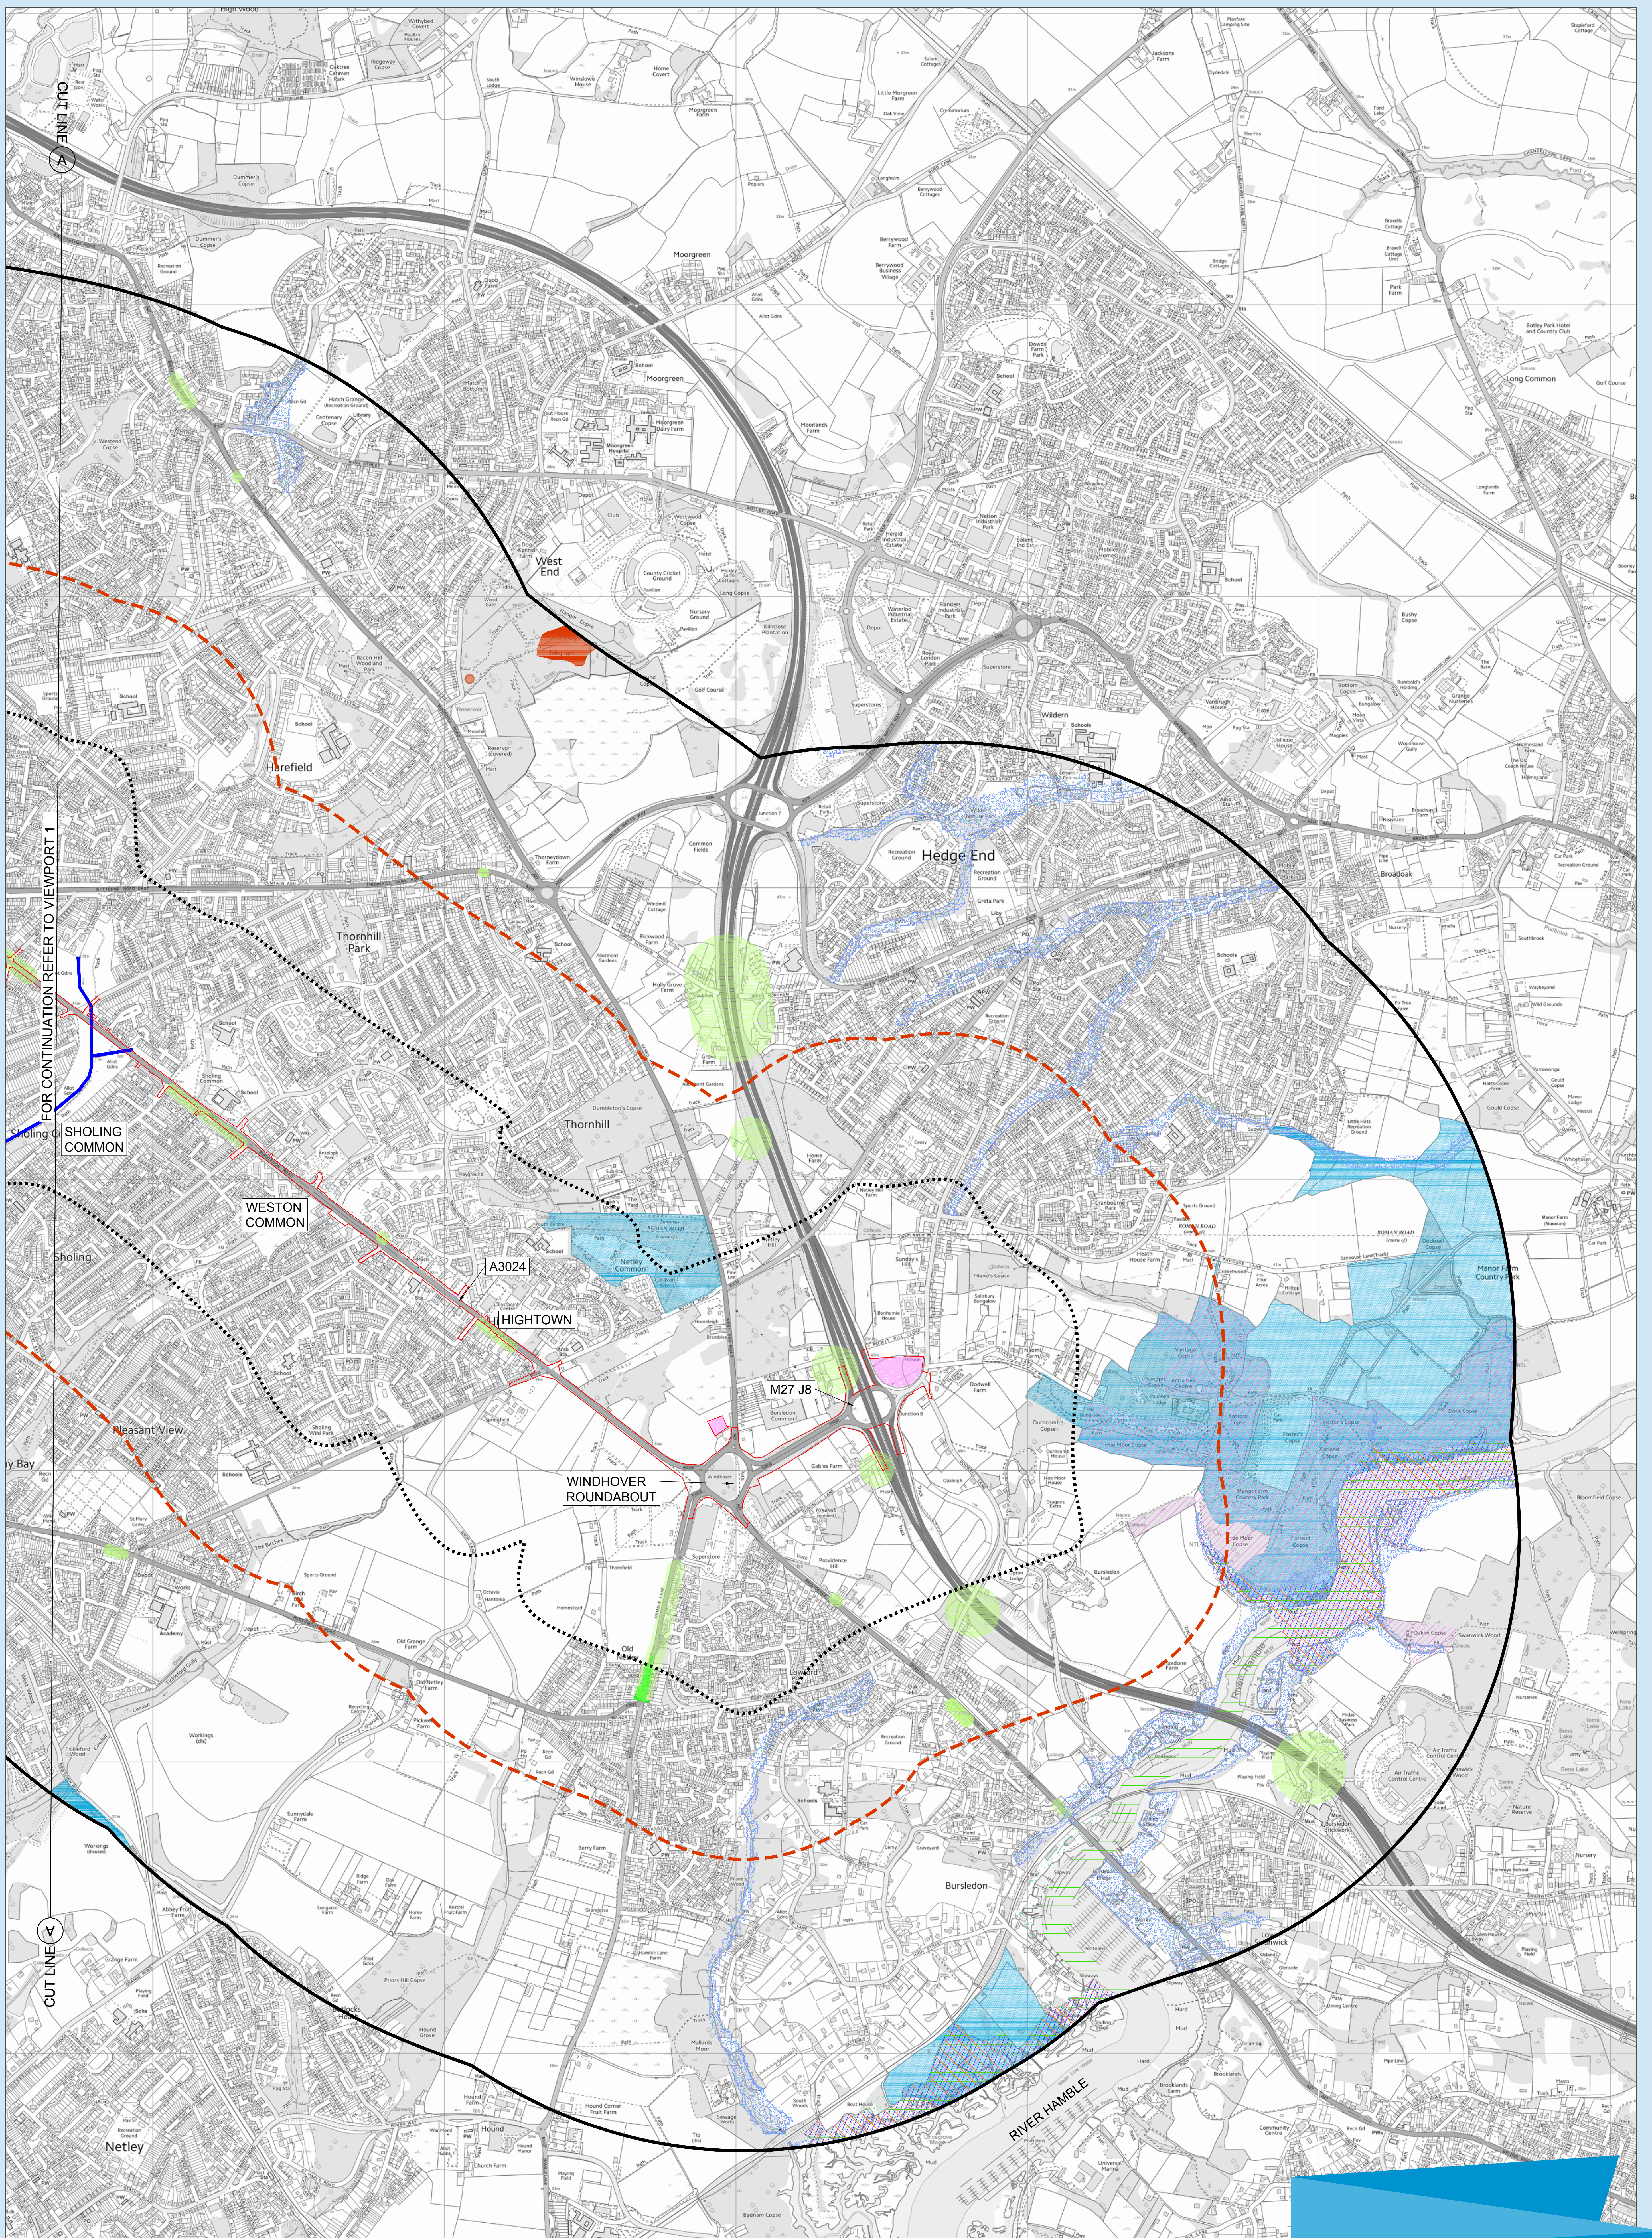

M27 Southampton Junctions improvements scheme