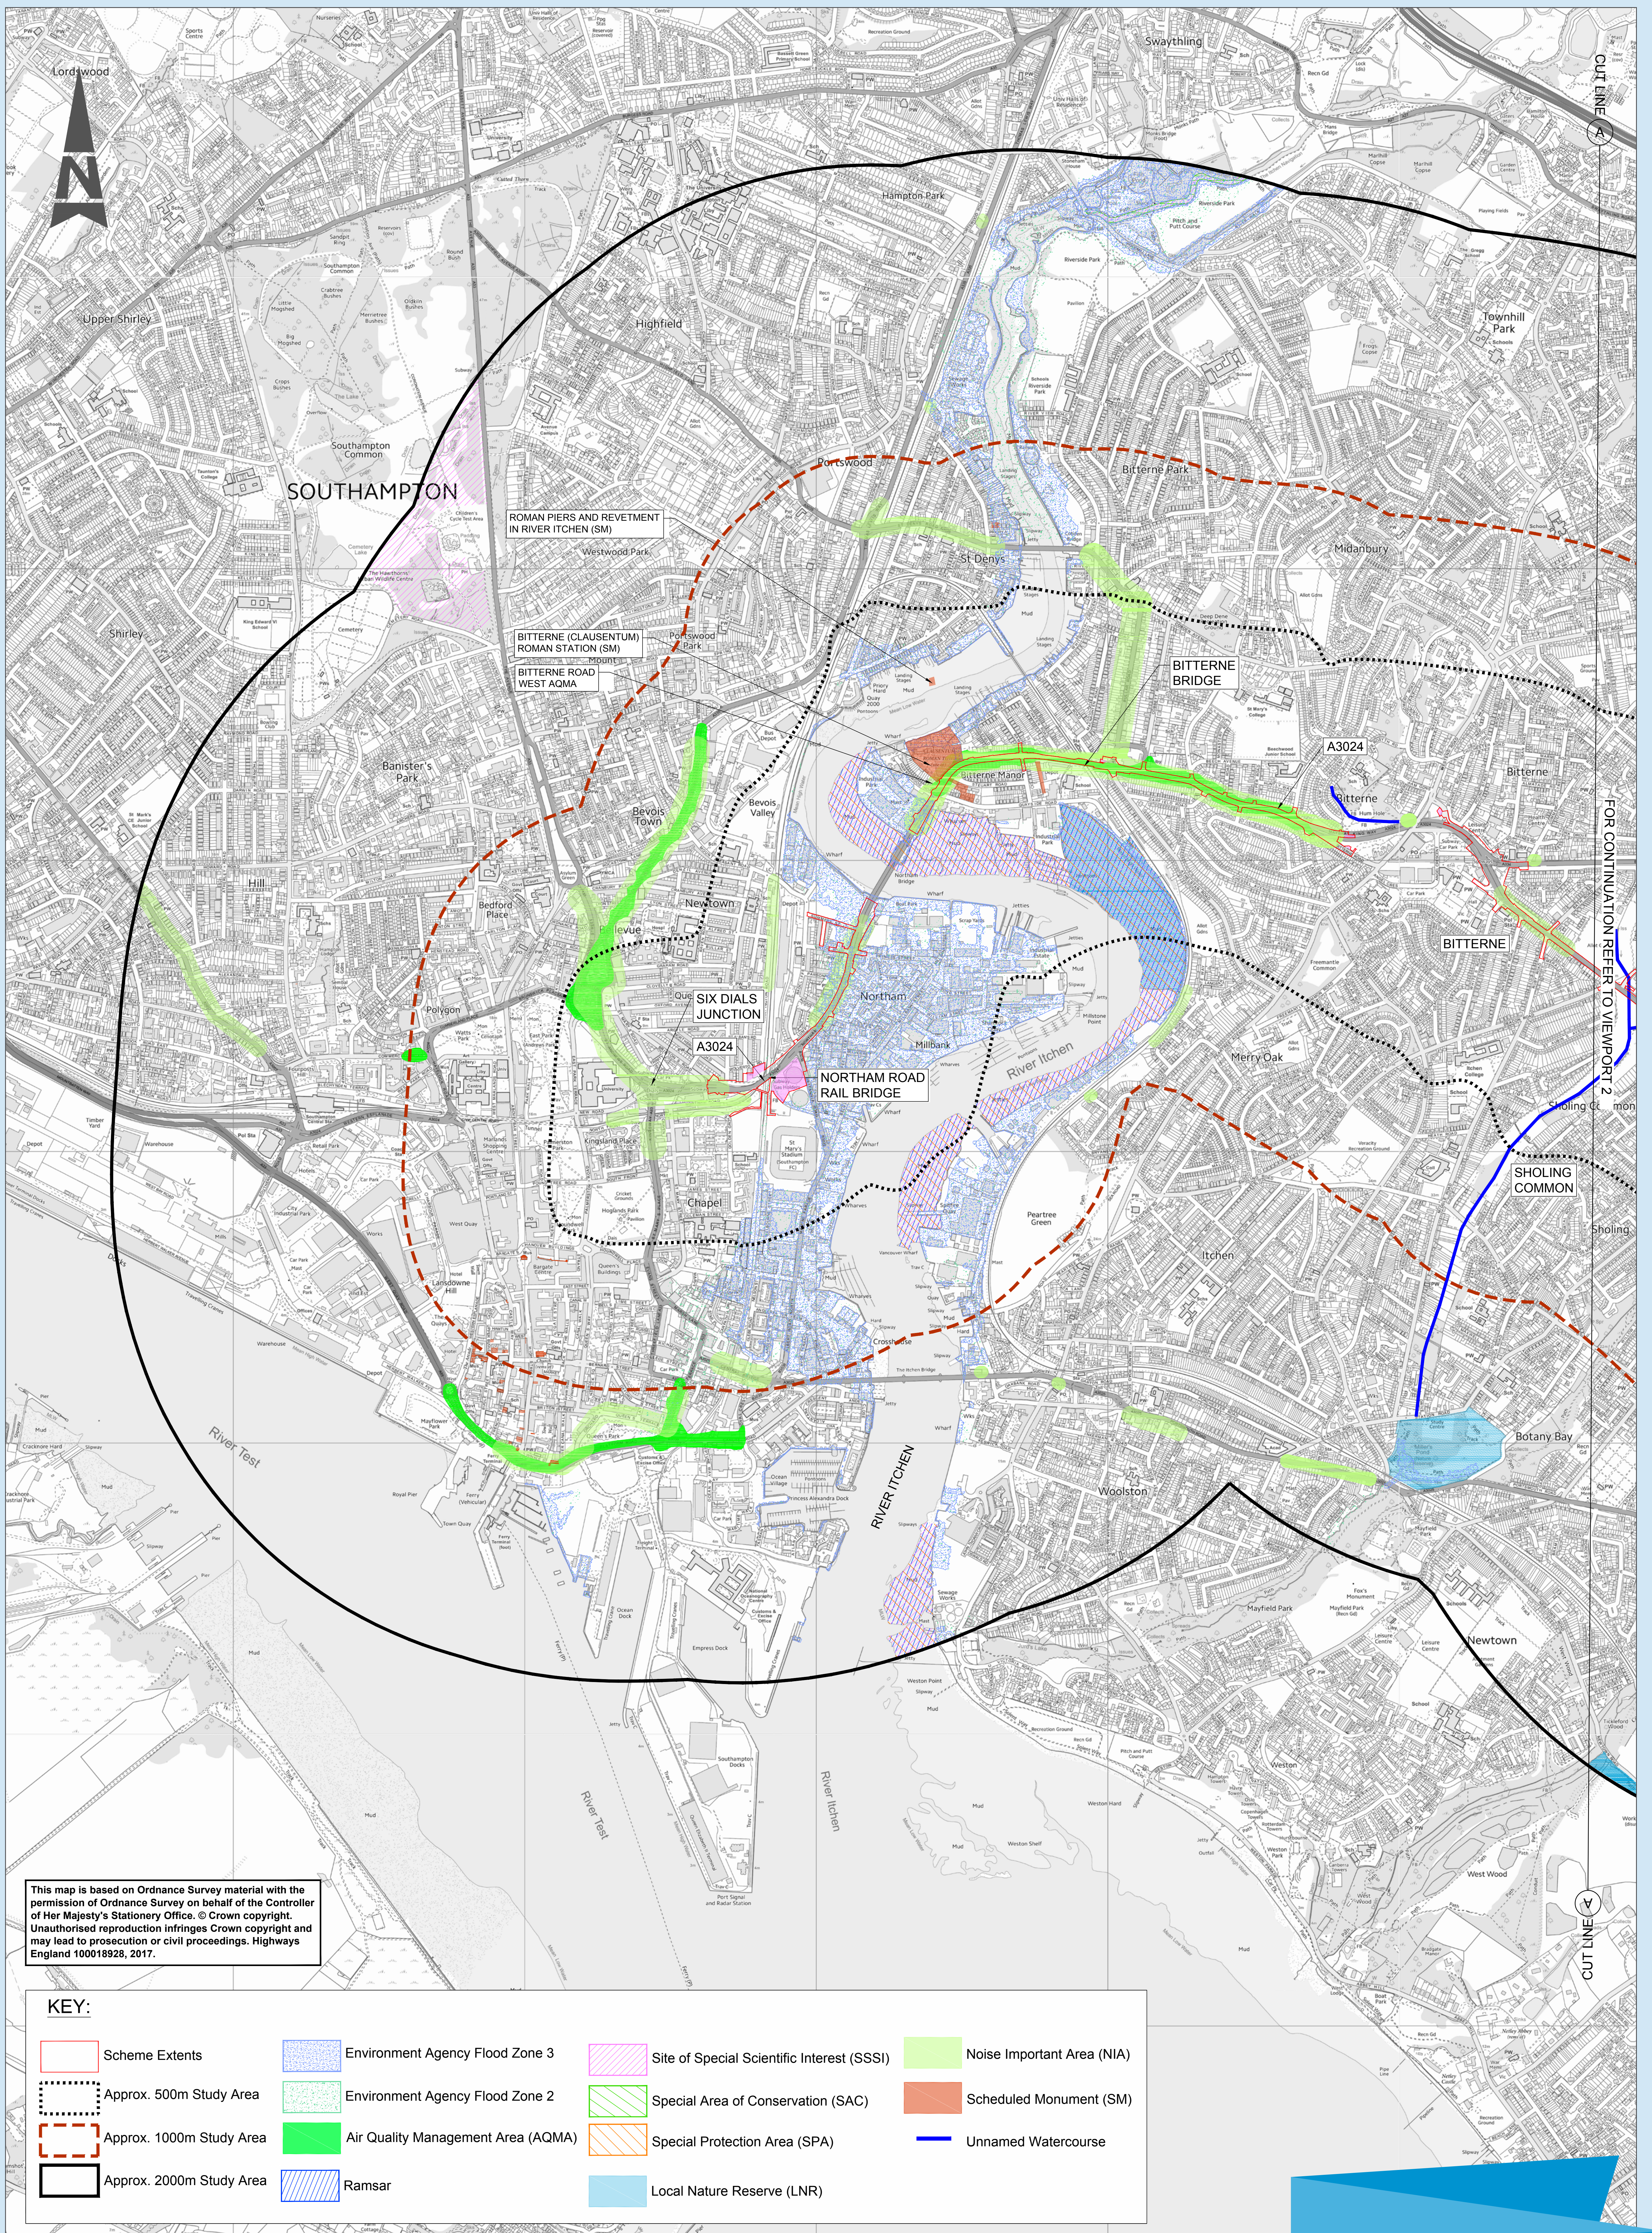

# M27 Southampton Junctions improvements scheme

This map is based on Ordnance Survey material with the permission of Ordnance Survey on behalf of the Controller of Her Majesty's Stationery Office. © Crown copyright. Unauthorised reproduction infringes Crown copyright and may lead to prosecution or civil proceedings. Highways England 100018928, 2017.

# M27 Southampton Junctions improvements scheme

© Crown copyright and database rights 2017 Ordnance Survey 100030649