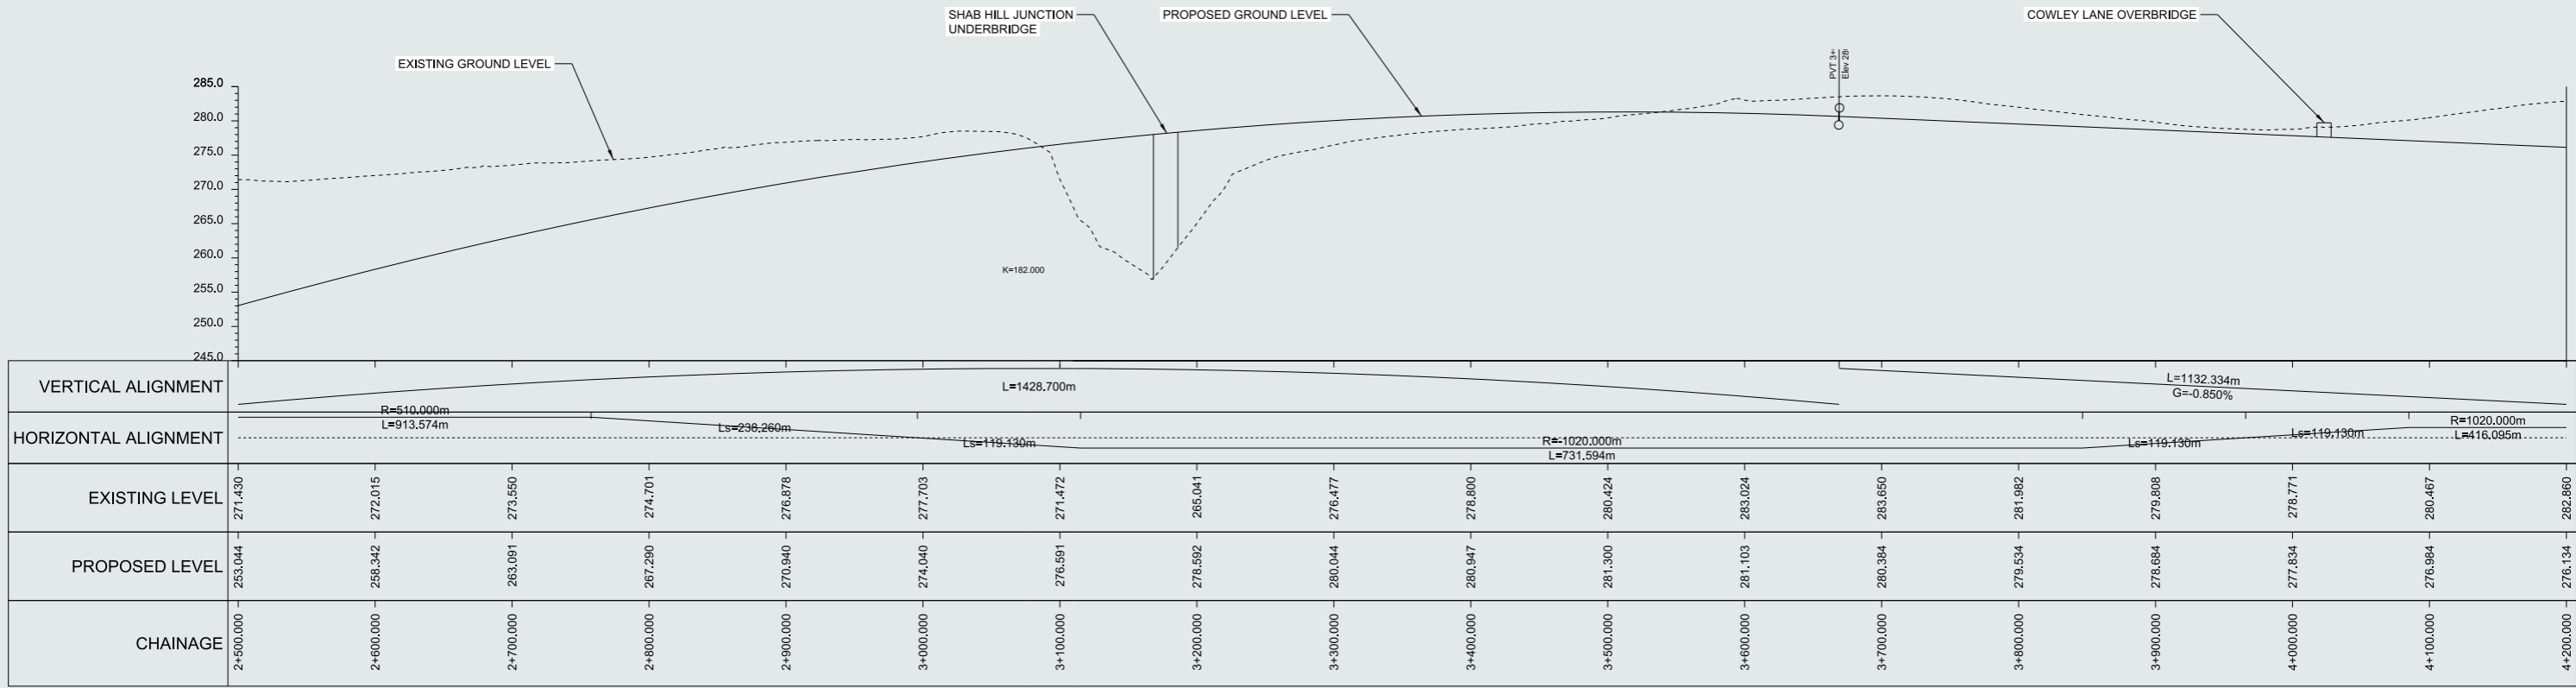

This map is reproduced from Ordnance Survey material with the permission of Ordnance Survey on behalf of the controller of Her Majesty's Stationary Office © Crown Copyright. Unauthorised reproduction infringes Crown copyright and may lead to prosecution or civil proceedings.  
 CLIENT NAME: Highways England  
 LICENCE NUMBER: 100030649 [2019]

PROFILE

LEGEND  
 RED LINE BOUNDARY

A417 MISSING LINK  
 MAINLINE PLAN AND PROFILE  
 SHEET 3 OF 4