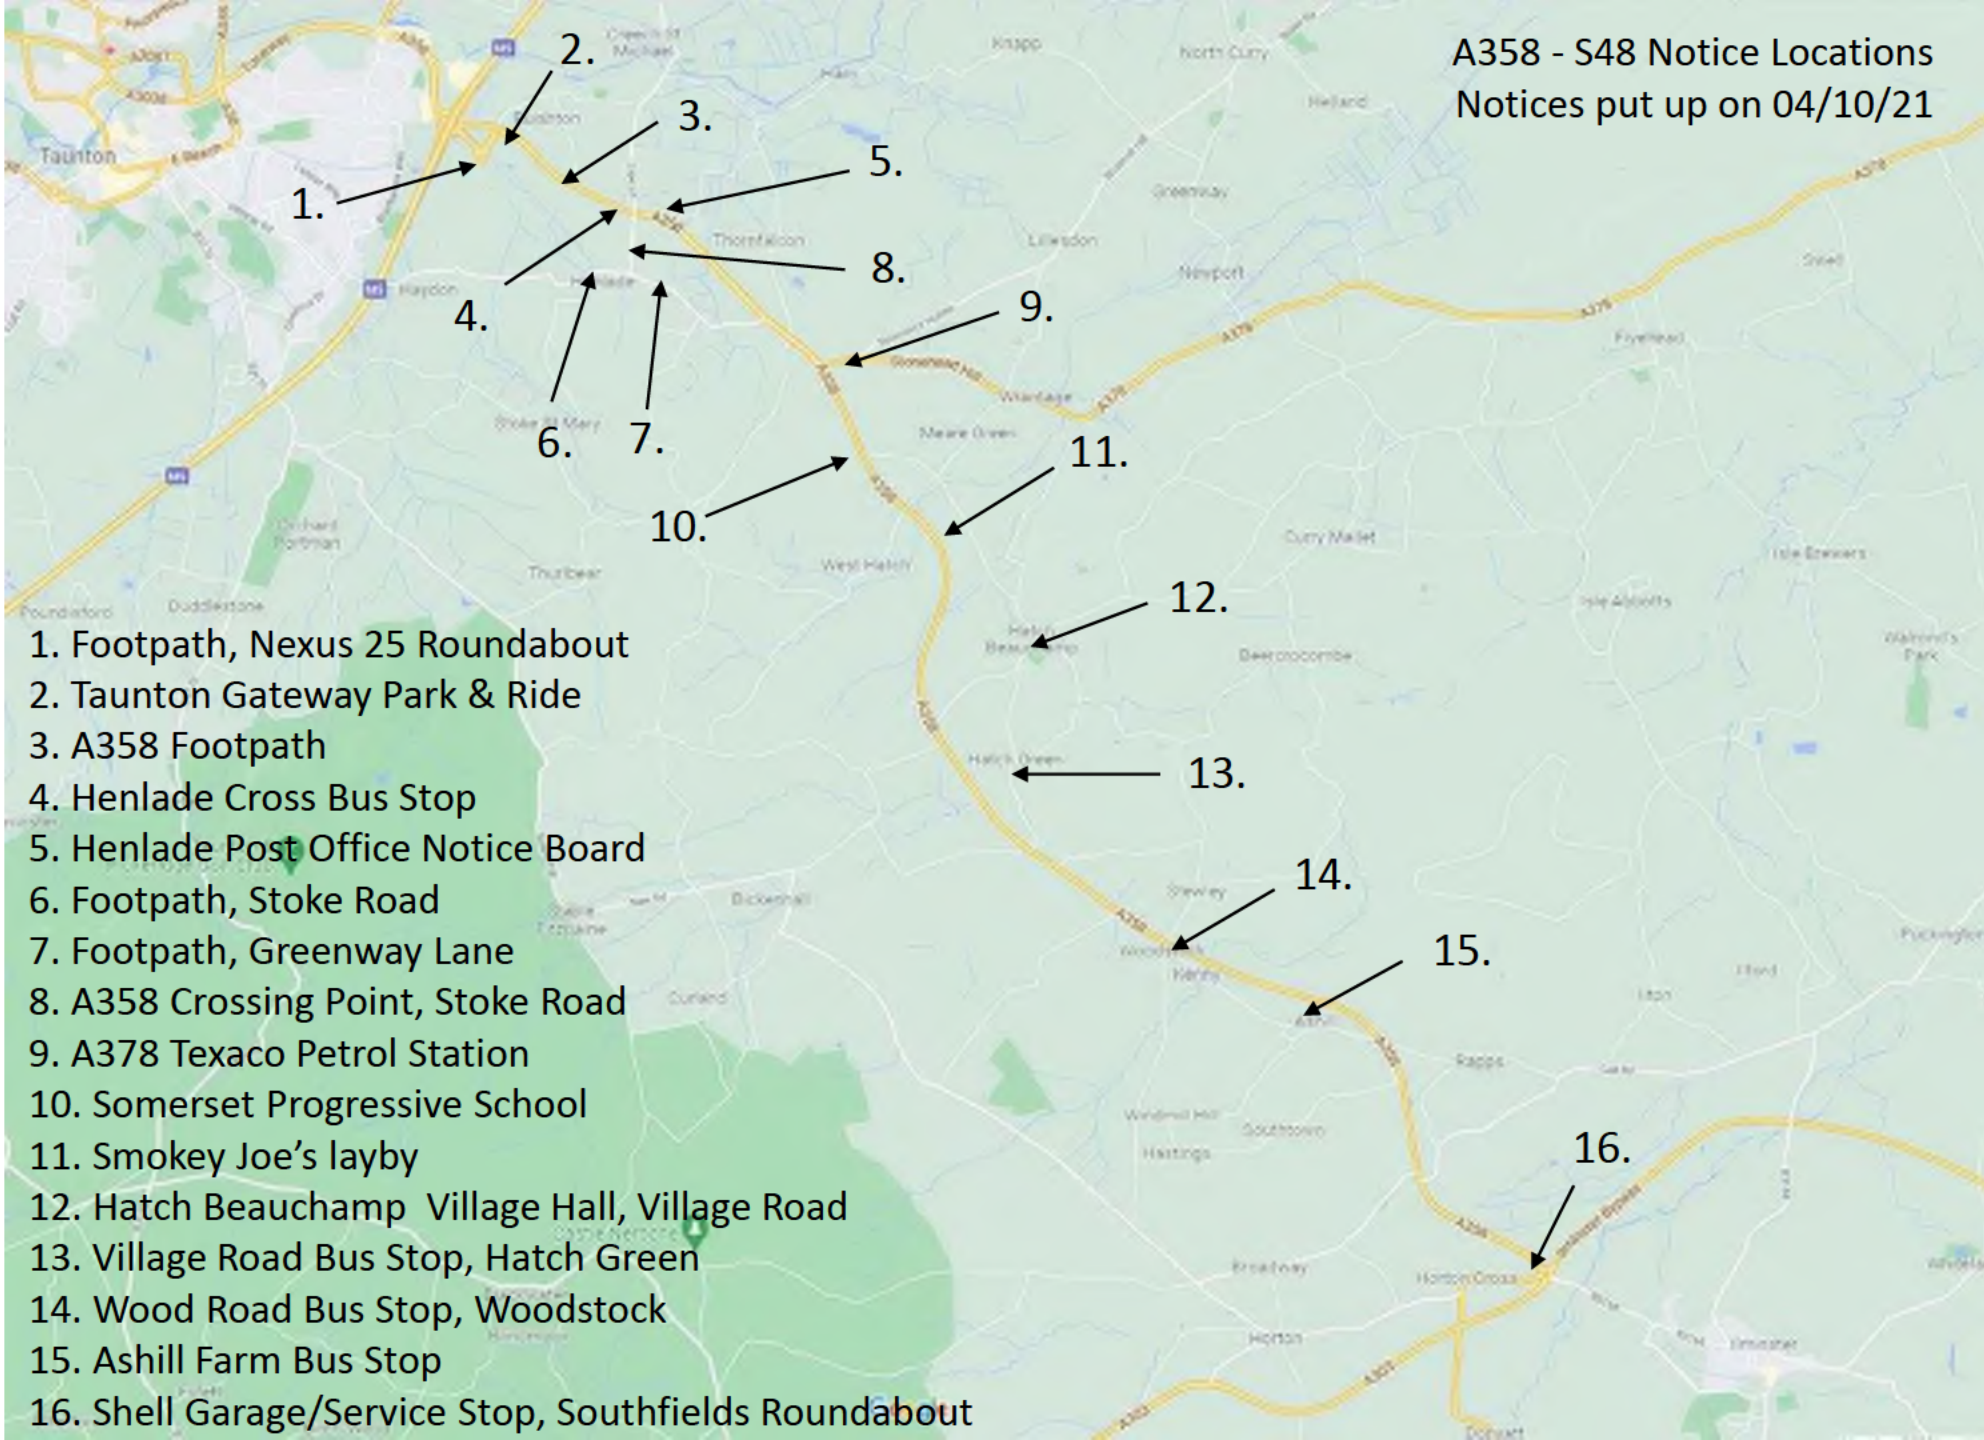

Appendix 4.18

Copy of physical notices and map of notice locations for 2021 statutory consultation

A358 - S48 Notice Locations
Notices put up on 04/10/21

- 1. Footpath, Nexus 25 Roundabout
- 2. Taunton Gateway Park & Ride
- 3. A358 Footpath
- 4. Henlade Cross Bus Stop
- 5. Henlade Post Office Notice Board
- 6. Footpath, Stoke Road
- 7. Footpath, Greenway Lane
- 8. A358 Crossing Point, Stoke Road
- 9. A378 Texaco Petrol Station
- 10. Somerset Progressive School
- 11. Smokey Joe's layby
- 12. Hatch Beauchamp Village Hall, Village Road
- 13. Village Road Bus Stop, Hatch Green
- 14. Wood Road Bus Stop, Woodstock
- 15. Ashill Farm Bus Stop
- 16. Shell Garage/Service Stop, Southfields Roundabout

Location 1

What3Words:

///ramps.changes.validated

Location 2

What3Words:

[///suits.clues.custom](https://www.what3words.com/suits.clues.custom)

Location 3

What3Words:
///quit.hiked.asserts

///bossy.rested.reissued

Location 7

What3Words:

[///downsize.submits.flow](https://downsize.submits.flow)